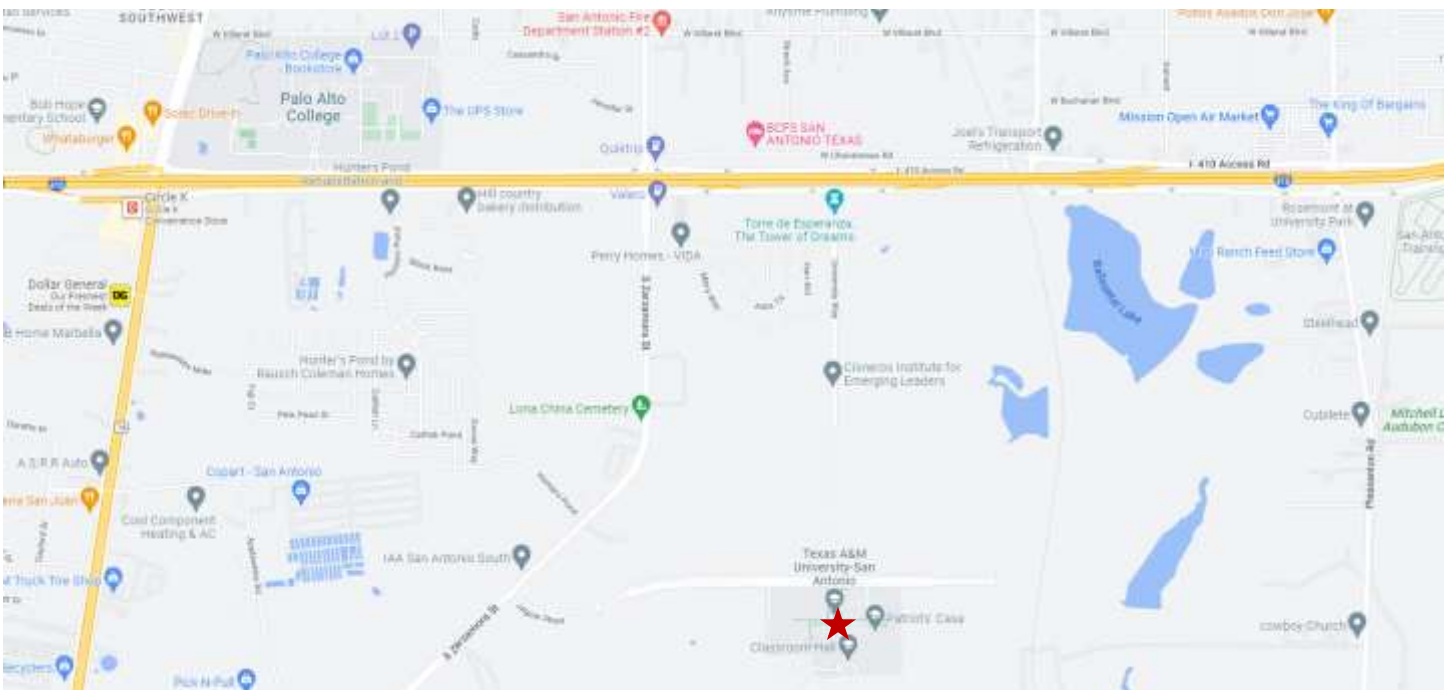

Directions to campus

Acknowledgment: Texas A&M University-San Antonio assumes NO LIABILITY for theft or damage to vehicles parked on premises.

For questions, please contact Parking and Transportation Services at 210-784-CARS (2277).