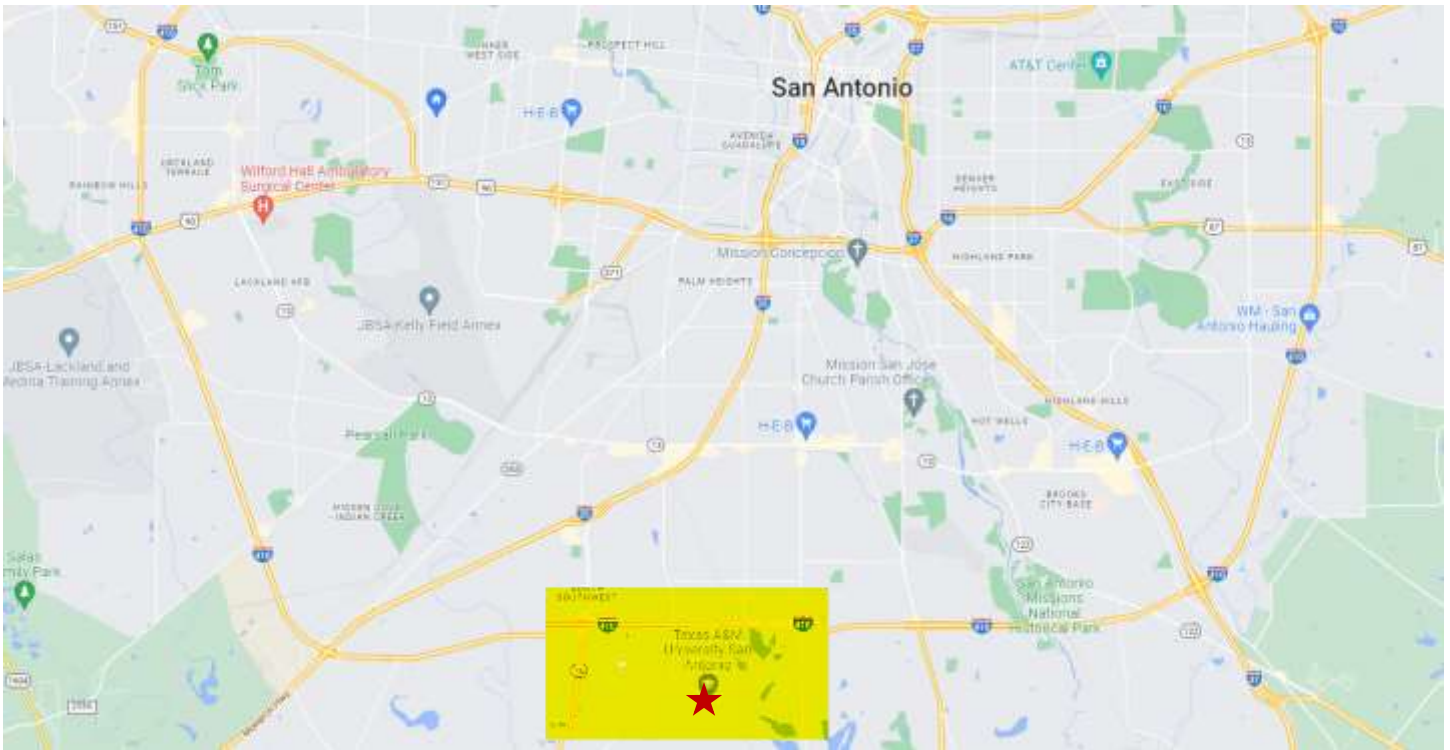

Directions to campus

Acknowledgment: Texas A&M University-San Antonio assumes NO LIABILITY for theft or damage to vehicles parked on premises.

For questions, please contact Parking and Transportation Services at 210-784-CARS (2277).